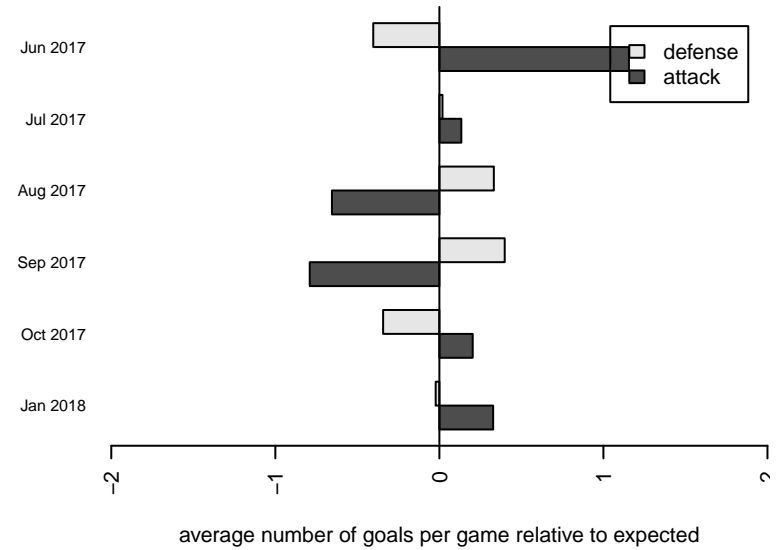

Performance relative to 13 month average