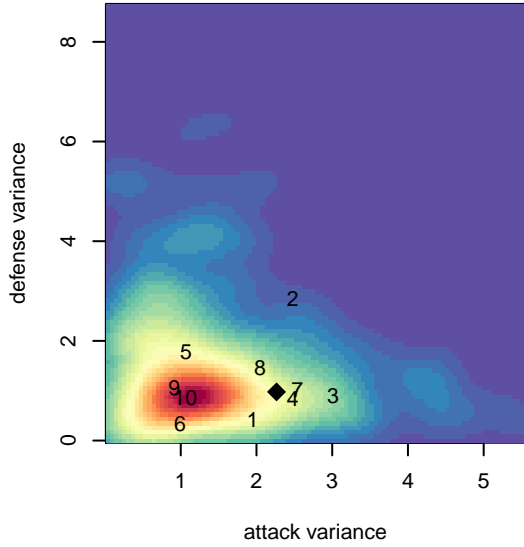

ISC Gunners A G04

Issaquah SC
 Issaquah, WA
 G04 total strength=1335
 attack=7.17 defense=5.68
 fall league = PSPL WSPL U14

alt names used:
 ISC GUNNERS FC ISC GUNNERS G04 A
 ISC GUNNERS FC ISC GUNNERS G04 A
 ISC GUNNERS FC ISC GUNNERS G04 A (W/
 ISC Gunners G04A
 ISC Gunners G04A
 ISC Gunners G04A

ISC Gunners A G04
 Dots are actual minus expected GF (blue circles) and GA (red triangles).
 Blue line is smoothed change in attack strength. Red is smoothed change in defense strength.

**attack and defense variance (black dot)
relative to other teams
and top 10 in region**