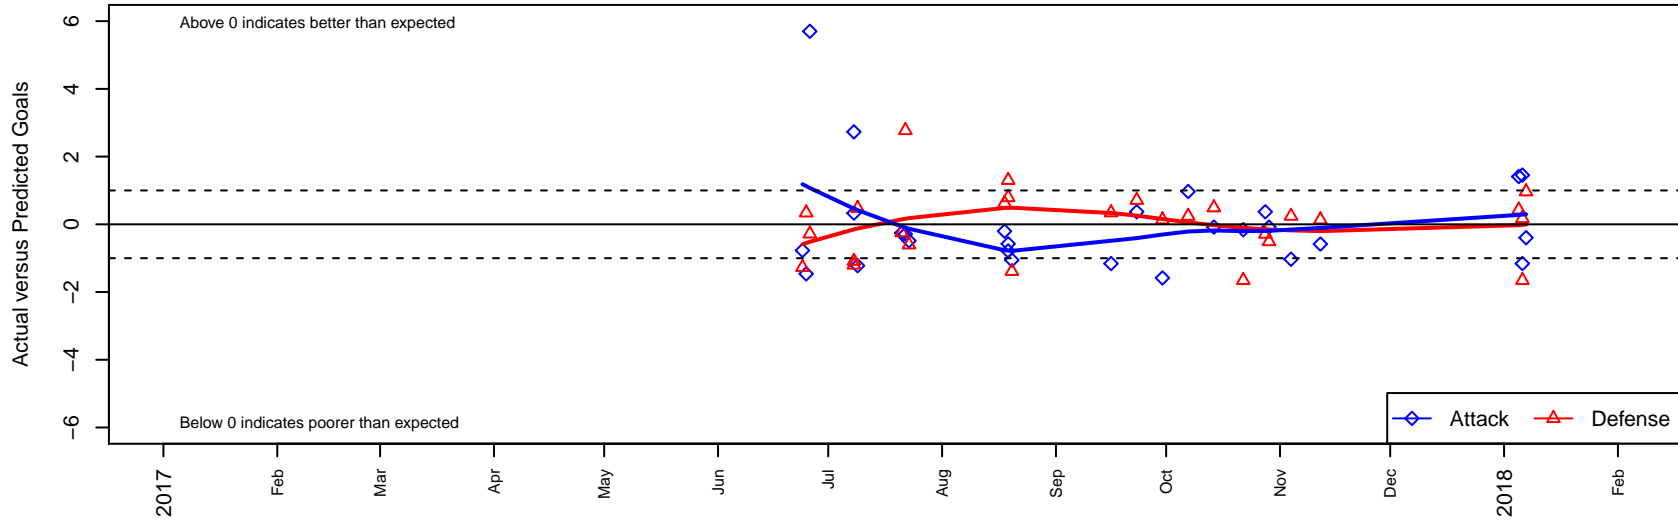

ISC Gunners A G04

Issaquah SC
 Issaquah, WA
 G04 total strength=1335
 attack=7.17 defense=5.68
 fall league = PSPL WSPL U14

alt names used:
 ISC GUNNERS FC ISC GUNNERS G04 A
 ISC GUNNERS FC ISC GUNNERS G04 A
 ISC GUNNERS FC ISC GUNNERS G04 A (W/
 ISC Gunners G04A
 ISC Gunners G04A
 ISC Gunners G04A

Venues played:
 2017 US Club Regionals G04
 2017 Gunners Invitational 2004 Gold
 2017 Nike Crossfire Challenge Gold Group U14
 2017 NW Champions Cup GIRLS 04
 2017 PSPL WSPL U14
 2017 PacNW Winter Classic 2004 Premier

ISC Gunners A G04
 Dots are actual minus expected GF (blue circles) and GA (red triangles).
 Blue line is smoothed change in attack strength. Red is smoothed change in defense strength.

**attack and defense variance (black dot)
relative to other teams
and top 10 in region**