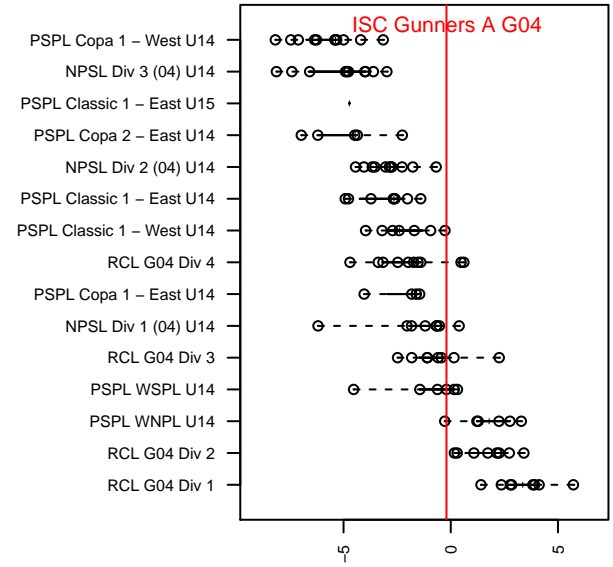

**attack and defense rating
relative to others at age
and all opponents in last 13 months**