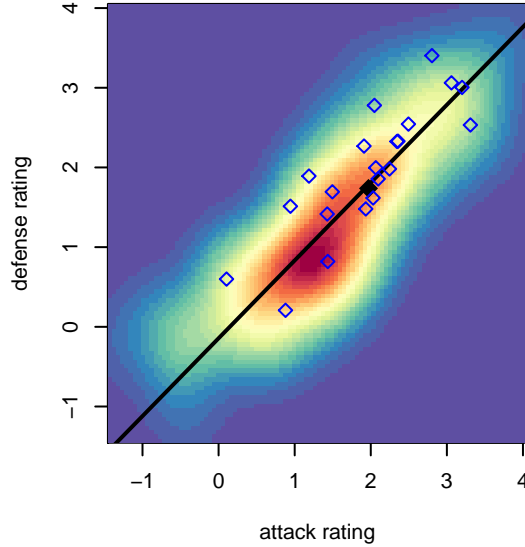

**attack and defense rating
relative to others at age
and all opponents in last 13 months**