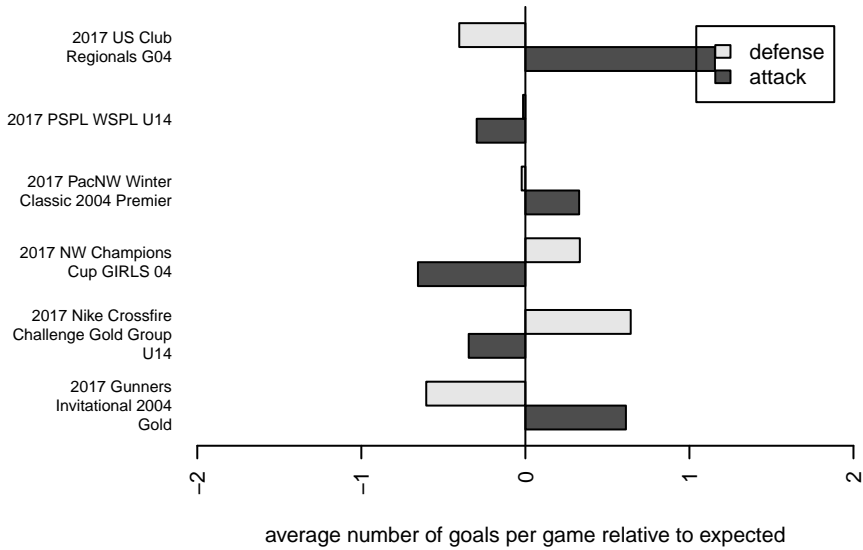

Performance relative to 13 month average